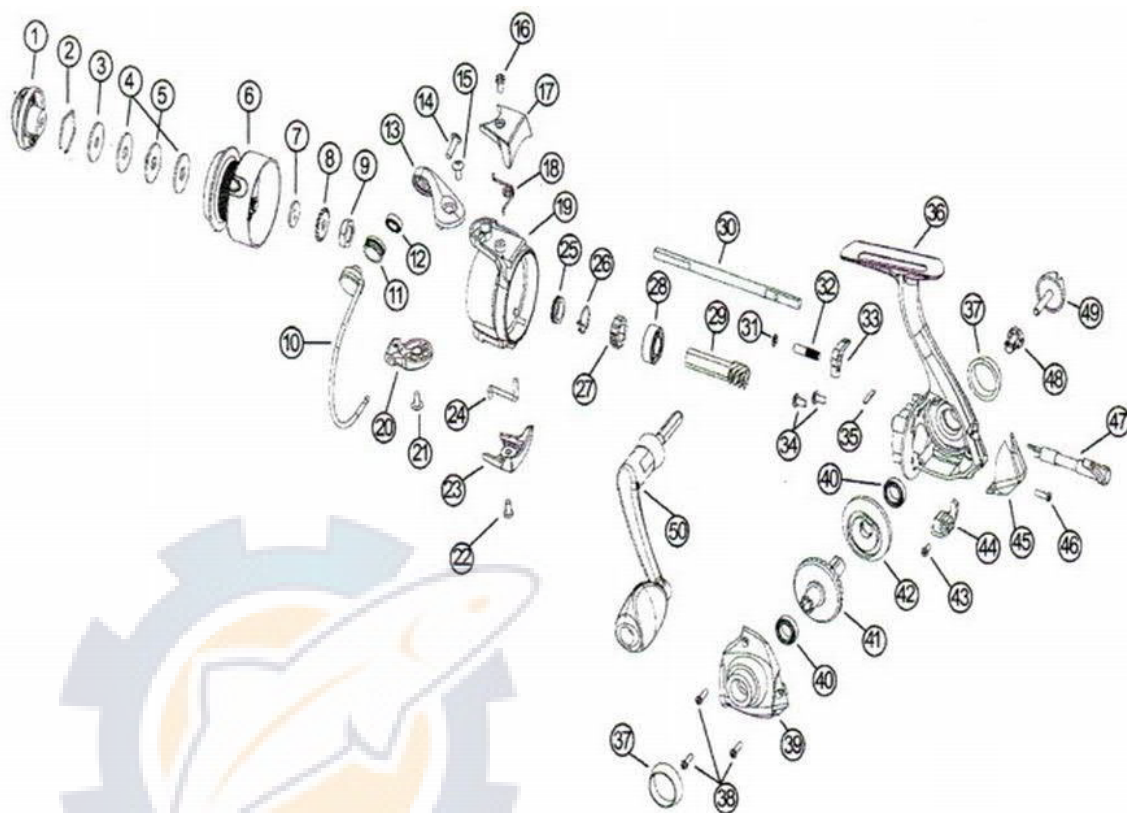

QUANTUM

Xtralite XTS00

Key No.	Part Number	Description	Key No.	Part Number	Description
1	DO332-01	DRAG KNOB ASSEMBLY	26	DO061-01	ANTI REVERSE PAWL SPRING
2	DO038-01	DRAG RETAINER	27	DO060-01	RATCHET GEAR
3	DO105-01	DRAG WASHER "B"	28	DO028-01	BALL BEARING
4	DO081-01	DRAG WASHER "A"	29	DO011-01	PINION GEAR
5	DO080-01	DRAG WASHER "D"	30	DO015-01	MAIN SHAFT
6	DO321-01	SPOOL ASSEMBLY	31	DO035-01	E-CLIP
7	DO105-01	SPOOL ADJUSTMENT WASHER	32	DO091-01	ANTI REVERSE PAWL POST
8	DO037-01	CLICK GEAR	33	DO063-01	ANTI-REVERSE PAWL "A"
9	DO006-01	ROTOR NUT	34	DO041-01	BEARING SCREW
10	DO347-01	BAIL ASSEMBLY	35	DO089-01	ANTI REVERSE LEVER SPRING
11	DO004-01	LINE ROLLER	36	DO001-01	BODY
12	DO102-01	LINE ROLLER COLLAR	37	DO142-01	SIDE COVER RING
13	DO007-01	ARM LEVER	38	DO057-02	BODY COVER SCREW
14	DO108-01	LINE SLIDER SCREW	39	DO023-01	BODY COVER
15	DO051-01	ARM LEVER SCREW	40	DO157-01	GEAR SHAFT BALL BEARING
16	DO085-01	ARM LEVER COVER SCREW	41	DO012-01	DRIVE GEAR
17	DO087-01	ARM LEVER SPRING COVER	42	DO104-01	OSCILLATOR CAM
18	DO049-01	ARM LEVER SPRING	43	DO100-01	MAIN SHAFT SCREW
19	DO009-01	ROTOR	44	DO025-01	OSCILLATOR SLIDER
20	DO017-01	BAIL HOLDER	45	DO140-01	BODY REAR COVER
21	DO051-01	ARM LEVER SCREW	46	DO062-01	BODY REAR COVER SCREW
22	DO085-01	ARM LEVER COVER SCREW	47	DO090-01	ANTI REVERSE STOPPER LEVER
23	DO082-01	KICK LEVER COVER	48	DO105-01	HANDLE CAP WASHER
24	DO019-01	KICK LEVER	49	DO073-01	HANDLE SCREW CAP
25	DO086-01	SILENT CAM	50	DO318-01	HANDLE ASSEMBLY